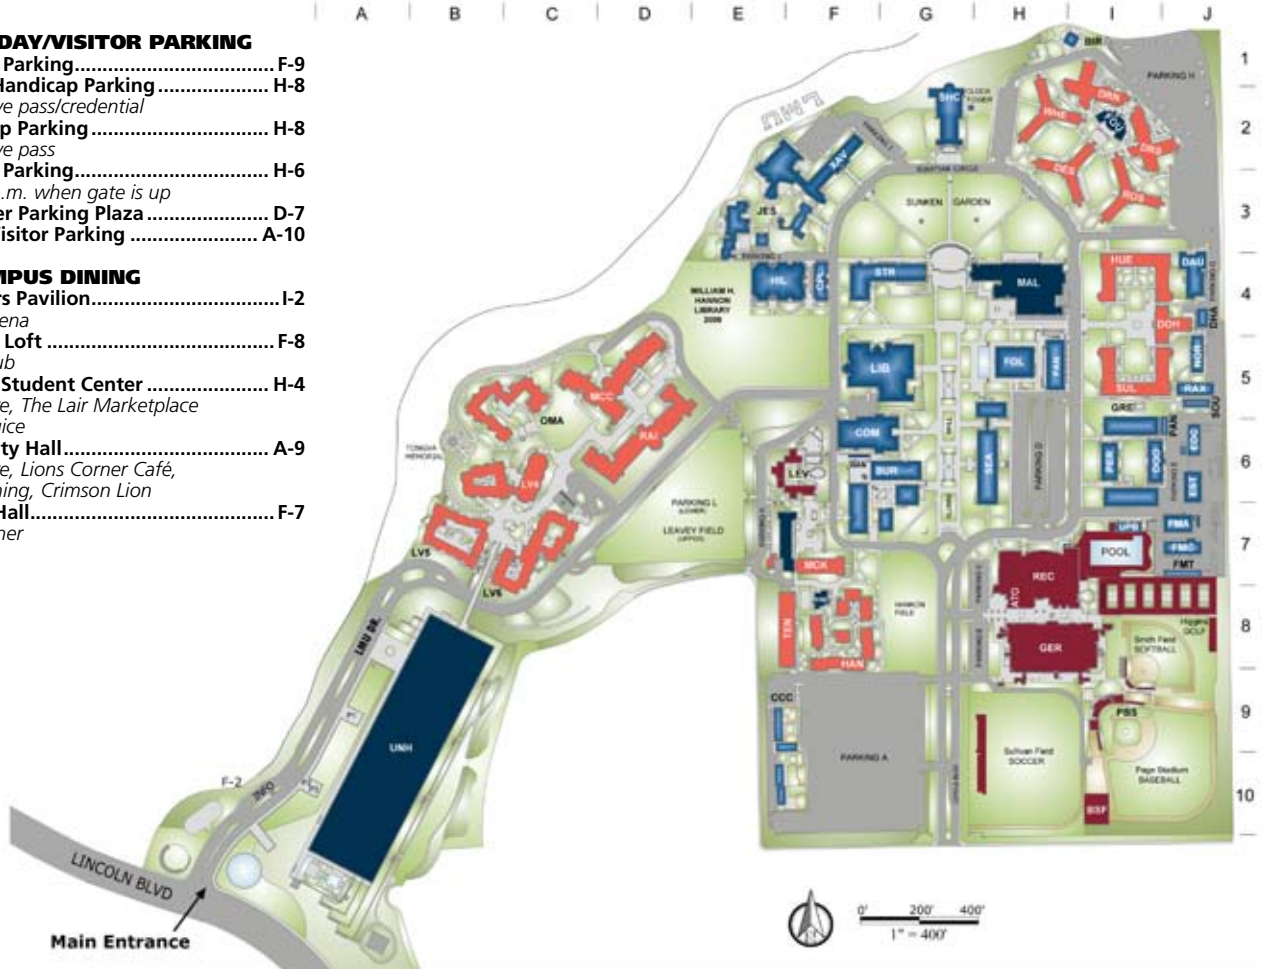

ATHLETICS COMPETITION VENUES

GER	Gersten Pavilion.....	H-8
	<i>Men's & Women's Basketball</i>	
	<i>Women's Volleyball</i>	
LTC	LMU Tennis Center.....	I-8
	<i>Men's & Women's Tennis</i>	
PBS	Page Stadium.....	I-9
	<i>Baseball</i>	
POOL	Burns Aquatics Center.....	H-7
	<i>Men's & Women's Water Polo</i>	
	<i>Women's Swimming</i>	
SUF	Sullivan Field.....	H-10
	<i>Men's & Women's Soccer</i>	
SMF	Smith Field.....	I-8
	<i>Softball</i>	

GAME DAY/VISITOR PARKING

A	General Parking.....	F-9
B	Media/Handicap Parking.....	H-8
	<i>Must have pass/credential</i>	
C	Handicap Parking.....	H-8
	<i>Must have pass</i>	
D	General Parking.....	H-6
	<i>After 5 p.m. when gate is up</i>	
L	Drolinger Parking Plaza.....	D-7
P2-3	U-Hall Visitor Parking.....	A-10

ONCAMPUS DINING

FOU	Founders Pavilion.....	I-2
	<i>Pete's Arena</i>	
HNL	Hannon Loft.....	F-8
	<i>Sports Pub</i>	
MAL	Malone Student Center.....	H-4
	<i>Bookstore, The Lair Marketplace</i>	
	<i>Jamba Juice</i>	
UNH	University Hall.....	A-9
	<i>Bookstore, Lions Corner Café,</i>	
	<i>Roski Dining, Crimson Lion</i>	
MCK	McKay Hall.....	F-7
	<i>Iggy's Diner</i>	

DIRECTIONS:

The Loyola Marymount University campus is located in Westchester at 1 LMU Drive, approximately four miles north of the Los Angeles International Airport. Those coming to campus must use the main entrance off of Lincoln Blvd. on LMU Drive. You can get directions from the guard at the front gate.

From the Los Angeles International Airport:

Travel north on Sepulveda Blvd. Remain in either of the left two lanes and merge onto Lincoln Blvd. Follow Lincoln Blvd north past Manchester Blvd. Turn right onto LMU Drive.

From the South:

Travel on 405 North, exit on Jefferson Blvd., and turn left. Head west and make a left onto Lincoln Blvd. Head south and turn left into the campus on LMU Drive.

From the North:

Travel on 405 South, exit on Jefferson Blvd., and turn right. Head west and make a left onto Lincoln Blvd. Head south and turn left into the campus on LMU Drive.

From the East (using the 105 Freeway):

Travel on 105 West, exit on Sepulveda Blvd., and go north. Remain in either of the left two lanes and merge onto Lincoln Blvd. Follow Lincoln Blvd north past Manchester Blvd. Turn right onto LMU Drive.

From the East (using the 10 Freeway):

Travel on 10 West to 405 South, exit on Jefferson Blvd., and turn right. Head west and make a left onto Lincoln Blvd. Head south and turn left into the campus on LMU Drive.